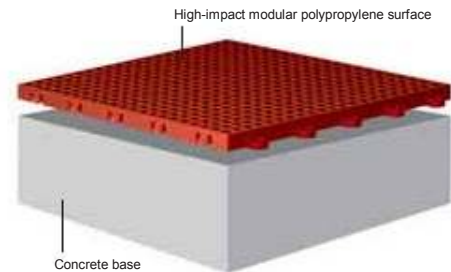

PowerGame received a fast rating by the International Tennis Federation

SportGame™

Sport Court's outdoor SportGame is an excellent multi-sport athletic surface, appropriate for a wide variety of backyard and recreational activities. Newly designed for excellent traction and low abrasion, SportGame provides outstanding performance at an economical price and delivers years of durable, safe play.

BENEFITS & SPECS | SportGame™

- LATERAL FORGIVENESS™ Helps reduce joint stress and fatigue
- PATENT PENDING DESIGN SportGame features advanced athletic surface technology at an affordable price
- DESIGNED FOR SAFETY Unique geometric grid provides excellent traction and low abrasion
- BALL RESPONSE Provides excellent response for multi-sport use
- TILE DIMENSIONS 9.842"x 9.842" x 1/2" (25cm x 25cm x 12.7mm)