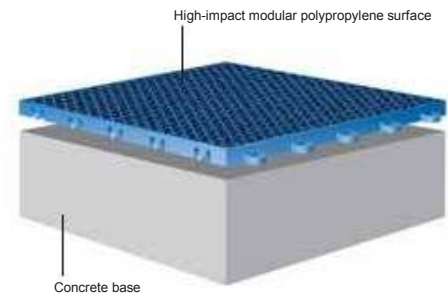

PowerGame™
Sports Surface

FIBA - the international governing body for basketball - has approved PowerGame for outdoor competition. Sport Court is proud to be the only manufacturer with an approved outdoor system.

PowerGame received a fast rating by the International Tennis Federation