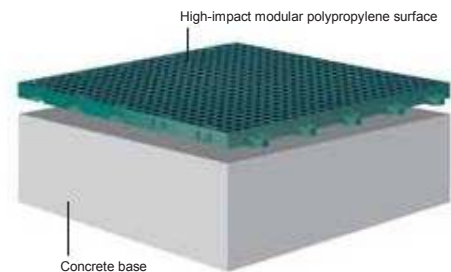

BENEFITS & SPECS | SportGame™

- LATERAL FORGIVENESS™ Helps reduce joint stress and fatigue
- PATENT PENDING DESIGN SportGame features advanced athletic surface technology at an affordable price
- DESIGNED FOR SAFETY Unique geometric grid provides excellent traction and low abrasion
- BALL RESPONSE Provides excellent response for multi-sport use
- TILE DIMENSIONS 9.842"x 9.842" x 1/2" (25cm x 25cm x 12.7mm)

SportDeck™

For over a decade, SportDeck has been the stalwart of outdoor sport. Its proven and often copied design is especially valued for its use in tennis and other racquet sports. Used in many sports centers around the world, it may be the ideal solution for your backyard or competition venue. SportDeck retrofits over most hard surfaces and outlasts conventional acrylic coverings.

BENEFITS & SPECS | SportDeck™

- LATERAL FORGIVENESS™ Helps reduce joint stress and fatigue
- MEDIUM SPEED RATING International Tennis Federation
- PATENTED BALL RESPONSE DESIGN Our built-in ball response design provides great control in shot-making for tennis players of all abilities
- DURABILITY Outlasts conventional painted surfaces
- TILE DIMENSIONS 9.842"x 9.842" x 1/2" (25cm x 25cm x 12.7mm)