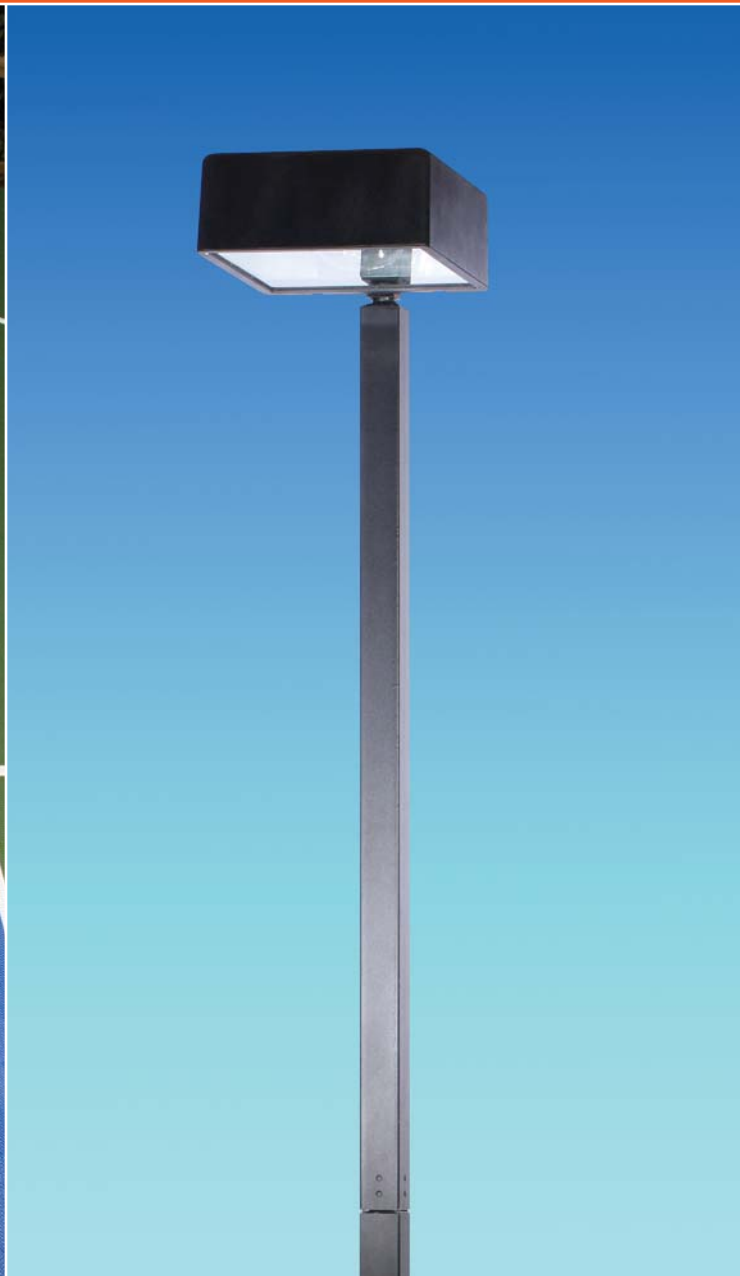

# Sport Court® Lighting Systems

SPORT  
COURT®

Made in the U.S.A.

"Sport Court® lighting systems illuminate your court with a broad range of lighting options adding hours of fun to your day."

## Sport Light Systems

**Wattage:**  
1000 watt metal halide bulbs

**Head Options:**  
Single head fixture  
Custom arms with multiple fixtures available

**Pole Size:**  
4" x 4"

**Wind Load:**  
110 mph Exposure 3

**Height:**  
17'

**Wiring Options:**  
110v-208v-240v-277v

**Wattage:**  
1500 watt quartz halogen bulbs

**Head Options:**  
Single/Double/Triple fixtures  
Custom arms available

**Pole Size:**  
4" x 4"