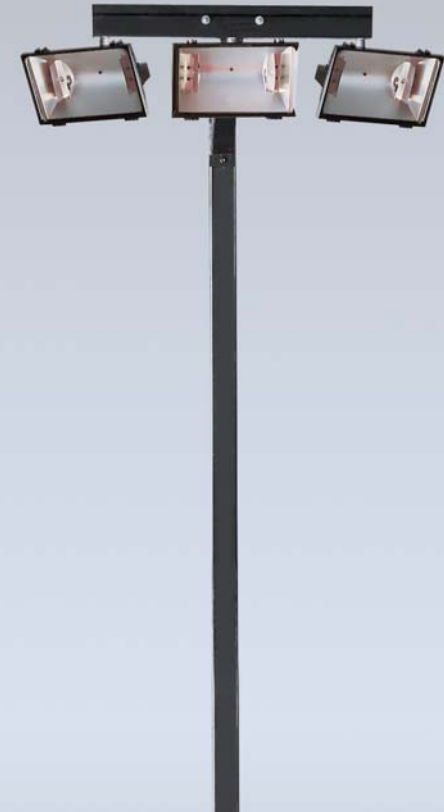

## Sport Light Systems

**Wattage:**  
1000 watt metal halide bulbs

**Head Options:**  
Single head fixture  
Custom arms with multiple fixtures available

**Pole Size:**  
4" x 4"

**Wind Load:**  
110 mph Exposure 3

**Height:**  
17'

**Wiring Options:**  
110v-208v-240v-277v

**Wattage:**  
1500 watt quartz halogen bulbs

**Head Options:**  
Single/Double/Triple fixtures  
Custom arms available

**Pole Size:**  
4" x 4"

**Wind Load:**  
110 mph Exposure 3

**Height:**  
17'

**Wiring Options:**  
240v

## Center Court Tennis Lighting

**Wattage:**

1000 watt metal halide bulbs

**Head Options:**

Single/Double fixtures  
Custom arms and angles available

**Pole Size:**

4" round and 5" round

**Wind Load:**